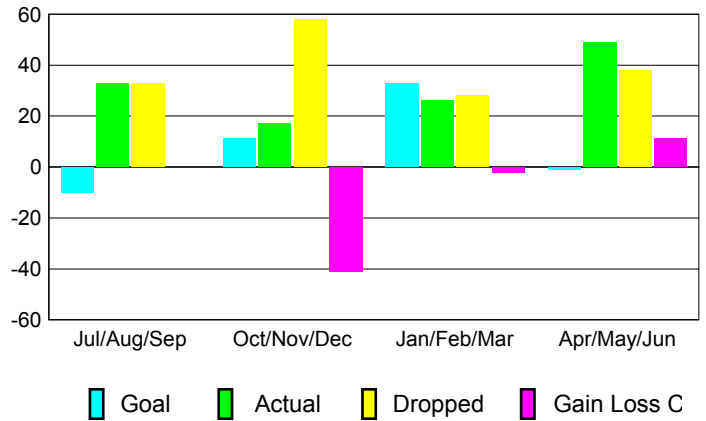

GMT: **John Muller**

Location: **AUSTRALIA**

GMT CA: **7**

CLUBS

Month	New Club Goal	Actual New Clubs	Actual Dropped Clubs	Gain/Loss of Clubs
2012-2013				
Jul/Aug/Sep	0	0	0	0
Oct/Nov/Dec	0	0	0	0
Jan/Feb/Mar	2	0	1	-1
Apr/May/June	1	0	0	0
Totals	3	0	1	-1

Club Results 2012-2013

Goal, New, Dropped, Gain/Loss

MEMBERSHIP

Month	Net Memb Goal	Actual New Memb	Actual Dropped Memb	Gain/Loss of Memb
2012-2013				
Jul/Aug/Sep	-10	33	33	0
Oct/Nov/Dec	11	17	58	-41
Jan/Feb/Mar	33	26	28	-2
Apr/May/June	-1	49	38	11
Totals	33	125	157	-32

Membership Results 2012-2013

Goal, New, Dropped, Gain/Loss

YTD Status Quo Clubs 2012-2013

Status Quo Clubs Compared to Status Quo Members

Gender Comparison 2012-2013

Club Gain/Loss 2012-2013

Membership Gain/Loss 2012-2013