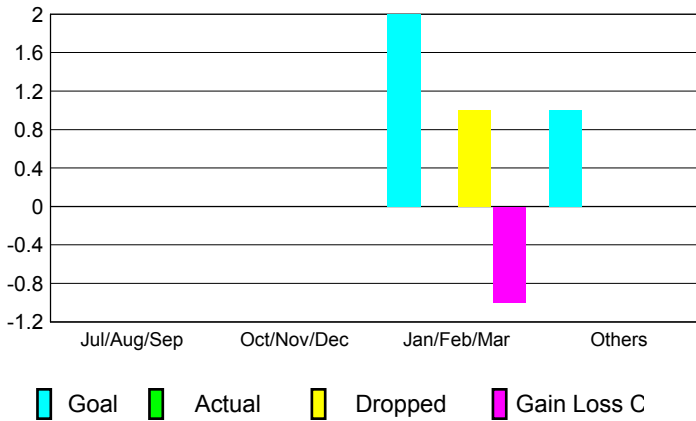

GMT: **John Muller**

Location: **AUSTRALIA**

GMT CA: **7**

CLUBS

Month	New Club Goal	Actual New Clubs	Actual Dropped Clubs	Gain/Loss of Clubs
2012-2013				
Jul/Aug/Sep	0	0	0	0
Oct/Nov/Dec	0	0	0	0
Jan/Feb/Mar	2	0	1	-1
Apr/May/June	1	0	0	0
Totals	3	0	1	-1

Club Results 2012-2013

Goal, New, Dropped, Gain/Loss

MEMBERSHIP

Month	Net Memb Goal	Actual New Memb	Actual Dropped Memb	Gain/Loss of Memb
2012-2013				
Jul/Aug/Sep	-10	33	33	0
Oct/Nov/Dec	11	17	58	-41
Jan/Feb/Mar	33	26	28	-2
Apr/May/June	-1	49	38	11
Totals	33	125	157	-32